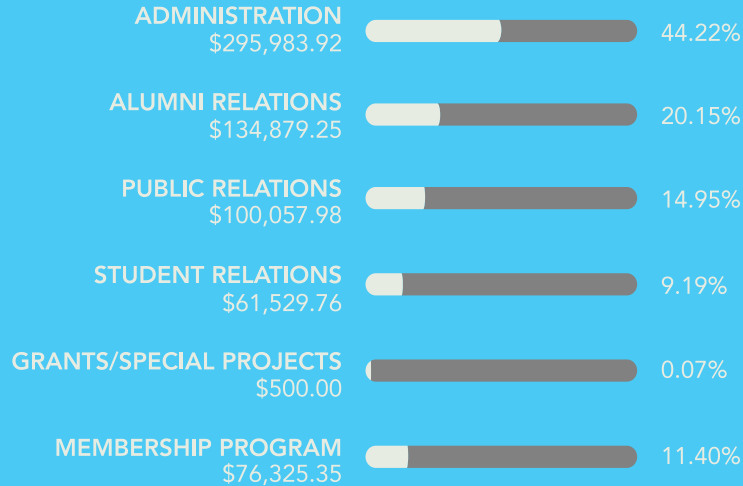

EXPENSES | $669,276.26